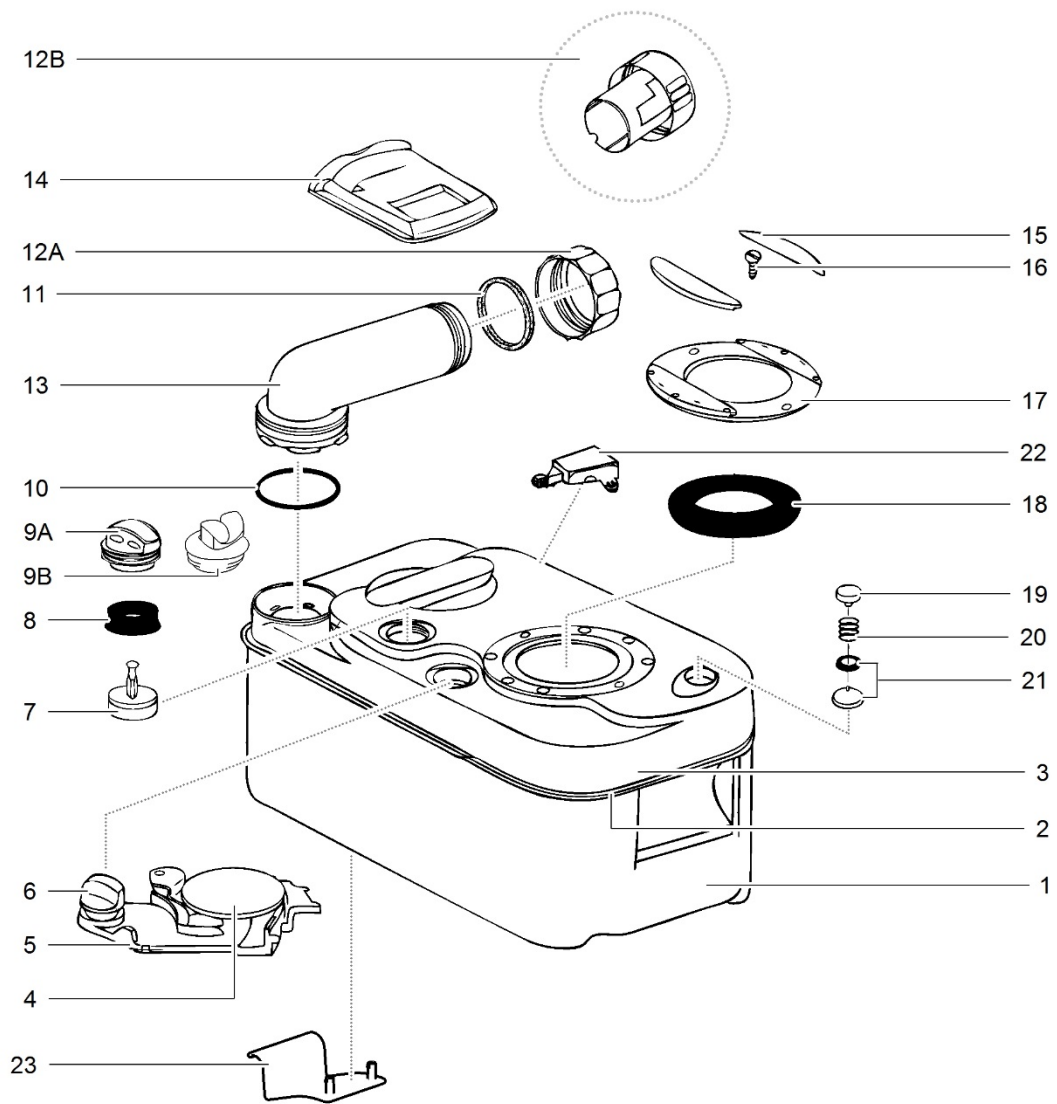

LE1159_C200-Waste-holding Tank_1114-V03

	Spare part number	Spare part number	Spare part number	Colours available
1	Waste-holding tank lower			
2	Weld waste-holding tank			
3	Waste-holding tank upper			
4	Blade	23847		
5	Blade arm			
6	Blade opener	23743		78
7	Foam			
8	Seal automatic vent	21528	23722	74
9A	Upper automatic vent			
9B	Upper automatic vent outside vent		23788 <i>for outside vent version</i>	74
10	O-ring			
11	Cap seal	16195		
12A	Dump cap		16384	
12B	Measuring cup		25810	
13	Pour out spout			
14	Sliding cover	21333		74
15	Screw cover			
16	Screw			
17	Seal cover			
18	Lip seal	23721		
19	Vent button			
20	Spring		07524	78
21	Seal retainer			
22	Floatarm	23726		
23	Tank lock clip	23849		78
	Waste-holding tank complete