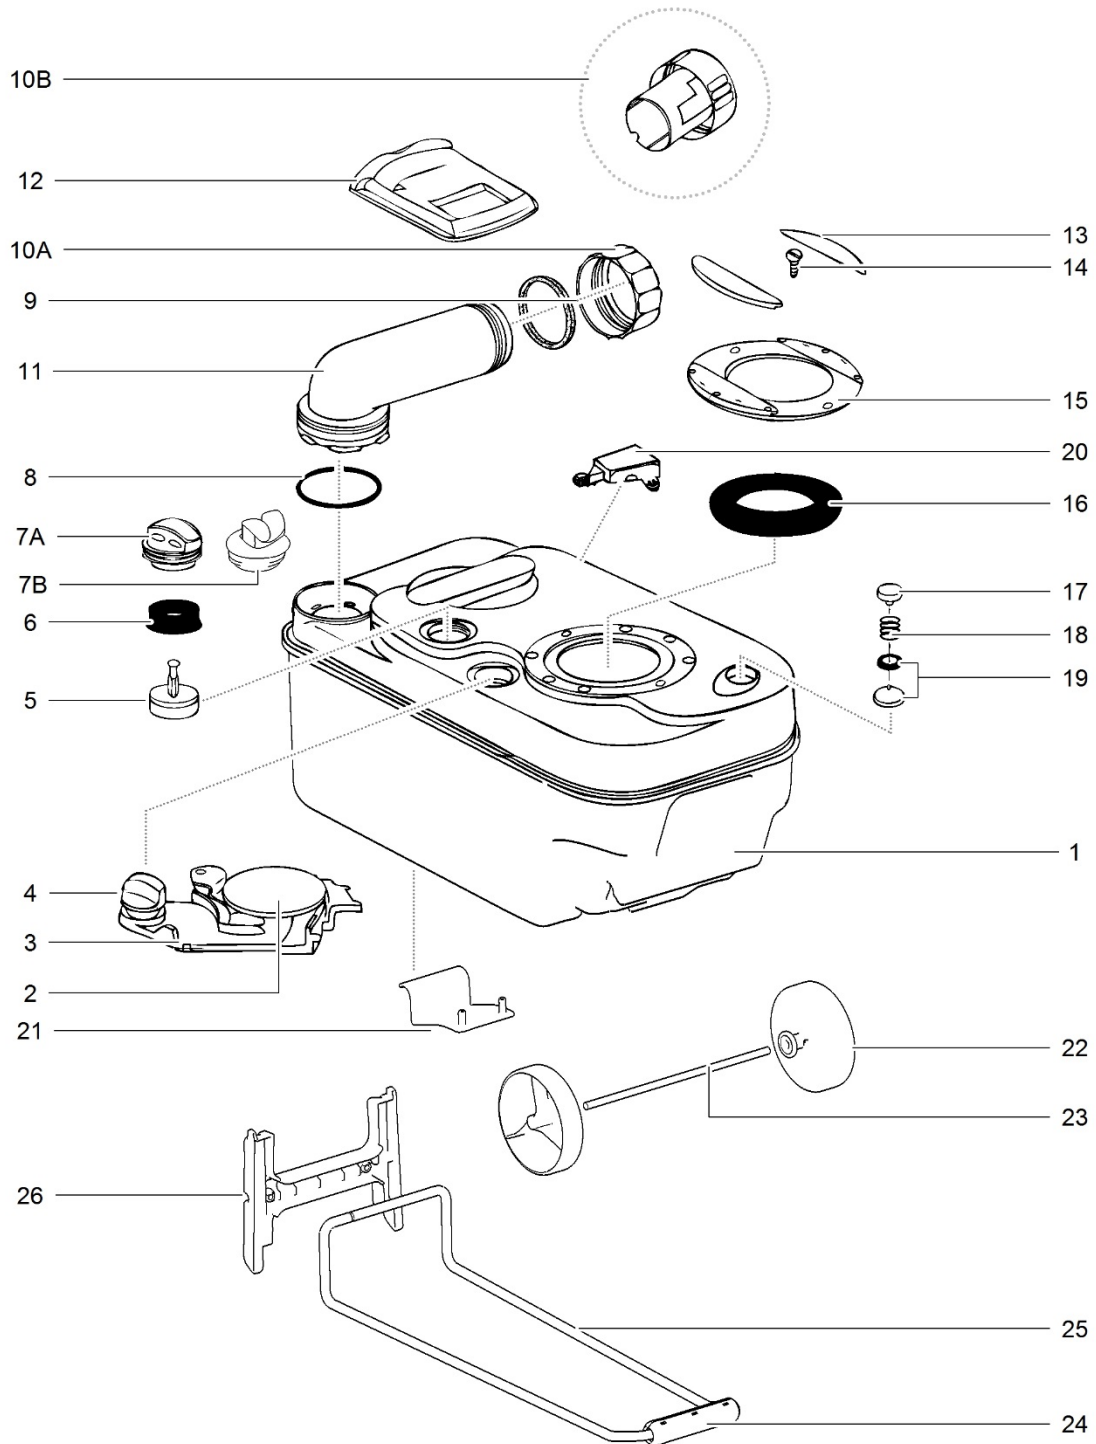

LE1158_C200-S-CS-Toilet_0414-V02

		Spare part number	Spare part number	Colours available
1	Cover			
2	Seat		23343	62
3	Hinge pin	23707		62
4	Bowl	23344		62
5	Vacuumbreaker	16833		
6	Electric valve			
7	Hose nut	23851	23709	
8	Hose barb			
9	O-ring			
10	Nozzle		23710	62
11	Watertube			
12	Watertube supply			
13	Waterfuse bracket			
14	Fuse	21766		
15	Reedswitch	23714		62
16	Screw			
17	Bowl retainer bracket			
18	Magnet basket			
19	Bowl retainer bracket			
20	Base upper			
21	Base lower			
22	Handle			
23	Screw		23713	74
24	Bushing			
25	Seal handle			
26	Link	23848		
27	Saddle		23850	
28	Saddle bracket		<i>for outside vent version</i>	
28	Saddle bracket outside vent			
29	Console			
30	Level indicator led	23718		
31	Switch panel			
32	Flush switch	23716	23846	62
33	Bezel			

LE1157_C200-CW/CWE_0115-V04

		Spare part number	Spare part number	Colours available
1	Cover			
2	Seat		23343	62
3	Hinge pin	23707		
4	Bowl	23344		62
5	O-ring			
6	Nozzle		23710	62
7	Watersupply tube			
8	Screw			
9	Bowl retainer bracket			
10	Magnet basket			
11	Bowl retainer bracket			
12	Base upper			
13	Base lower			
14	Handle			
15	Screw		23713	74
16	Bushing			
17	Seal handle			
18	Link			
19	Saddle		23848	
20	Saddle bracket			
	Saddle bracket outside vent	23850		
21	Console			
22	Battery container			
23	Reed switch	23714 <i>CWE model</i>		62
24	Wiring harness		23738	
25	Level indicator led		<i>CW model</i>	
26	Manual pump	23739		62
27	Pump retainer	23845		
28	Waterfill door			<i>refer to 'Spare List Waterfill door'</i>
29	Vacuum breaker	16833		
30	Water tube			
31	Pump	16374		
32	Bezel			
33	Adaptor bezel		23771	62
34	Vacuum breaker	16833		
35	Switch	23792		
36	Drain plug	23852		74
37	Fuse	21766		