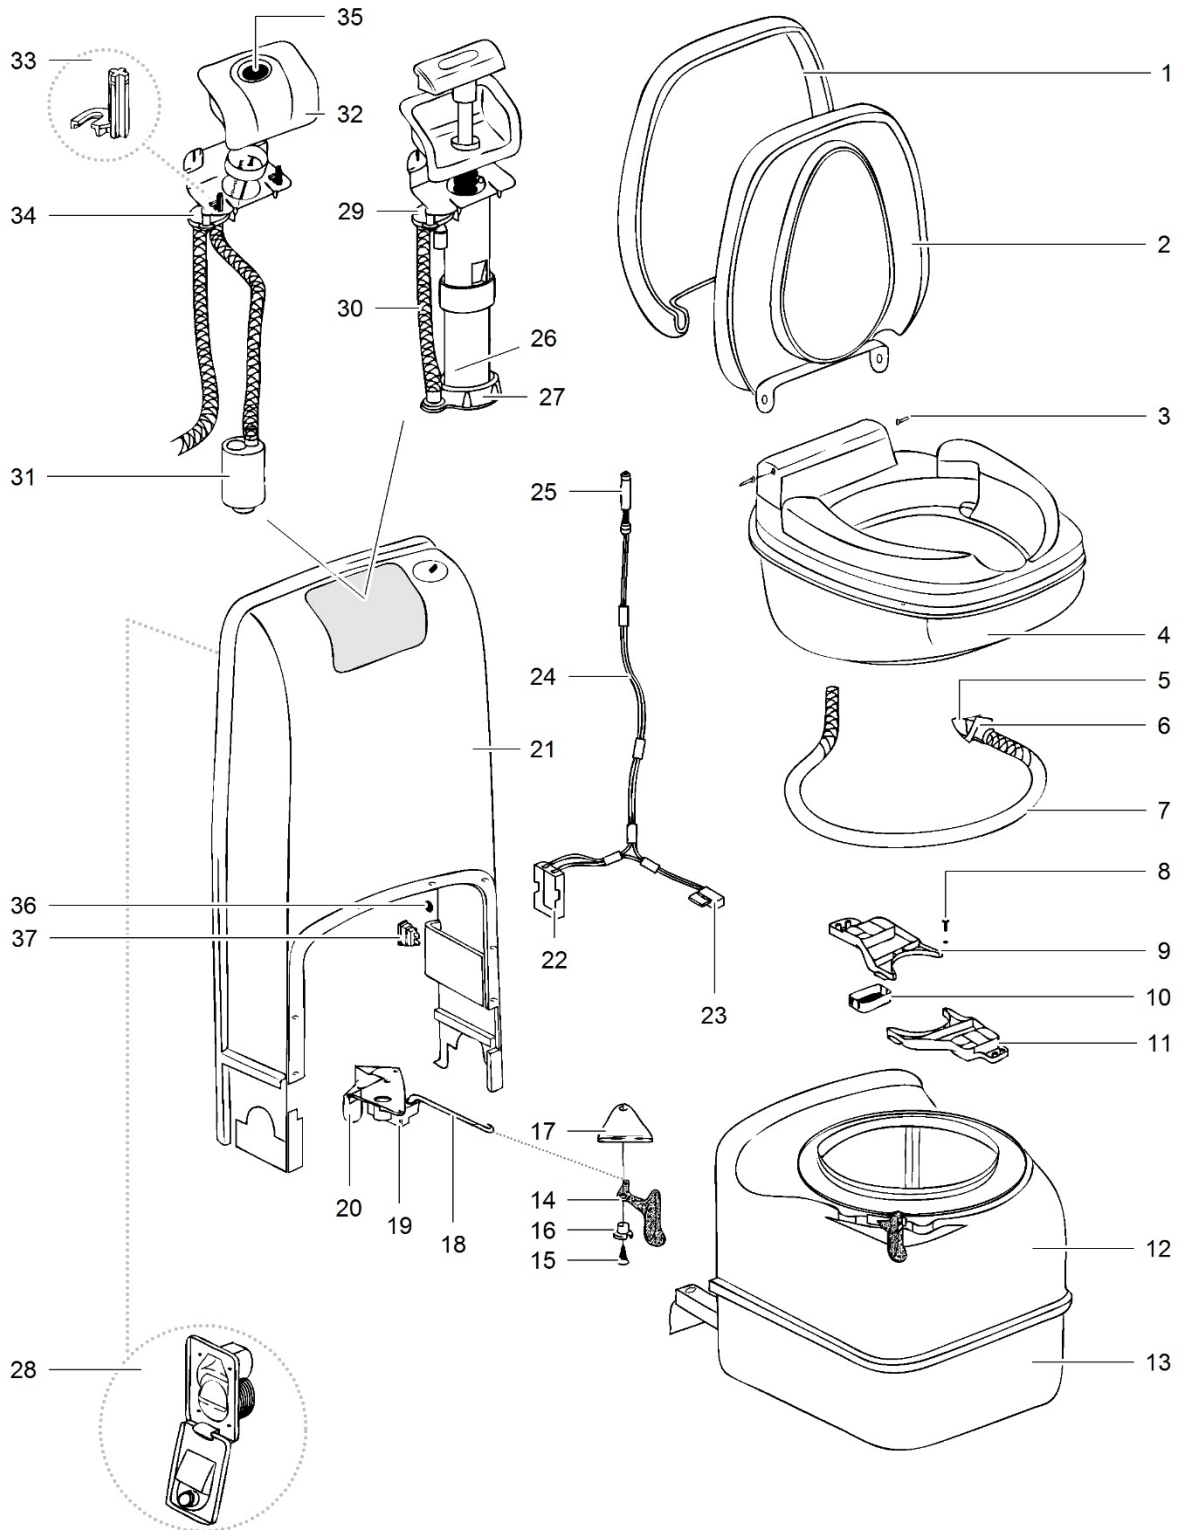

LE1158_C200-S-CS-Toilet_0414-V02

		Spare part number	Spare part number	Colours available
1	Cover			
2	Seat		23343	62
3	Hinge pin	23707		62
4	Bowl	23344		62
5	Vacuumbreaker	16833		
6	Electric valve			
7	Hose nut	23851	23709	
8	Hose barb			
9	O-ring			
10	Nozzle		23710	62
11	Watertube			
12	Watertube supply			
13	Waterfuse bracket			
14	Fuse	21766		
15	Reedswitch	23714		62
16	Screw			
17	Bowl retainer bracket			
18	Magnet basket			
19	Bowl retainer bracket			
20	Base upper			
21	Base lower			
22	Handle			
23	Screw		23713	74
24	Bushing			
25	Seal handle			
26	Link	23848		
27	Saddle		23850	
28	Saddle bracket		<i>for outside vent version</i>	
28	Saddle bracket outside vent			
29	Console			
30	Level indicator led	23718		
31	Switch panel			
32	Flush switch	23716	23846	62
33	Bezel			

LE1157_C200-CW/CWE_0115-V04

		Spare part number	Spare part number	Colours available
1	Cover			
2	Seat		23343	62
3	Hinge pin	23707		
4	Bowl	23344		62
5	O-ring			
6	Nozzle		23710	62
7	Watersupply tube			
8	Screw			
9	Bowl retainer bracket			
10	Magnet basket			
11	Bowl retainer bracket			
12	Base upper			
13	Base lower			
14	Handle			
15	Screw		23713	74
16	Bushing			
17	Seal handle			
18	Link			
19	Saddle		23848	
20	Saddle bracket			
	Saddle bracket outside vent	23850		
21	Console			
22	Battery container			
23	Reed switch	23714 <i>CWE model</i>		62
24	Wiring harness		23738	
25	Level indicator led		<i>CW model</i>	
26	Manual pump	23739		62
27	Pump retainer	23845		
28	Waterfill door			<i>refer to 'Spare List Waterfill door'</i>
29	Vacuum breaker	16833		
30	Water tube			
31	Pump	16374		
32	Bezel			
33	Adaptor bezel		23771	62
34	Vacuum breaker	16833		
35	Switch	23792		
36	Drain plug	23852		74
37	Fuse	21766		