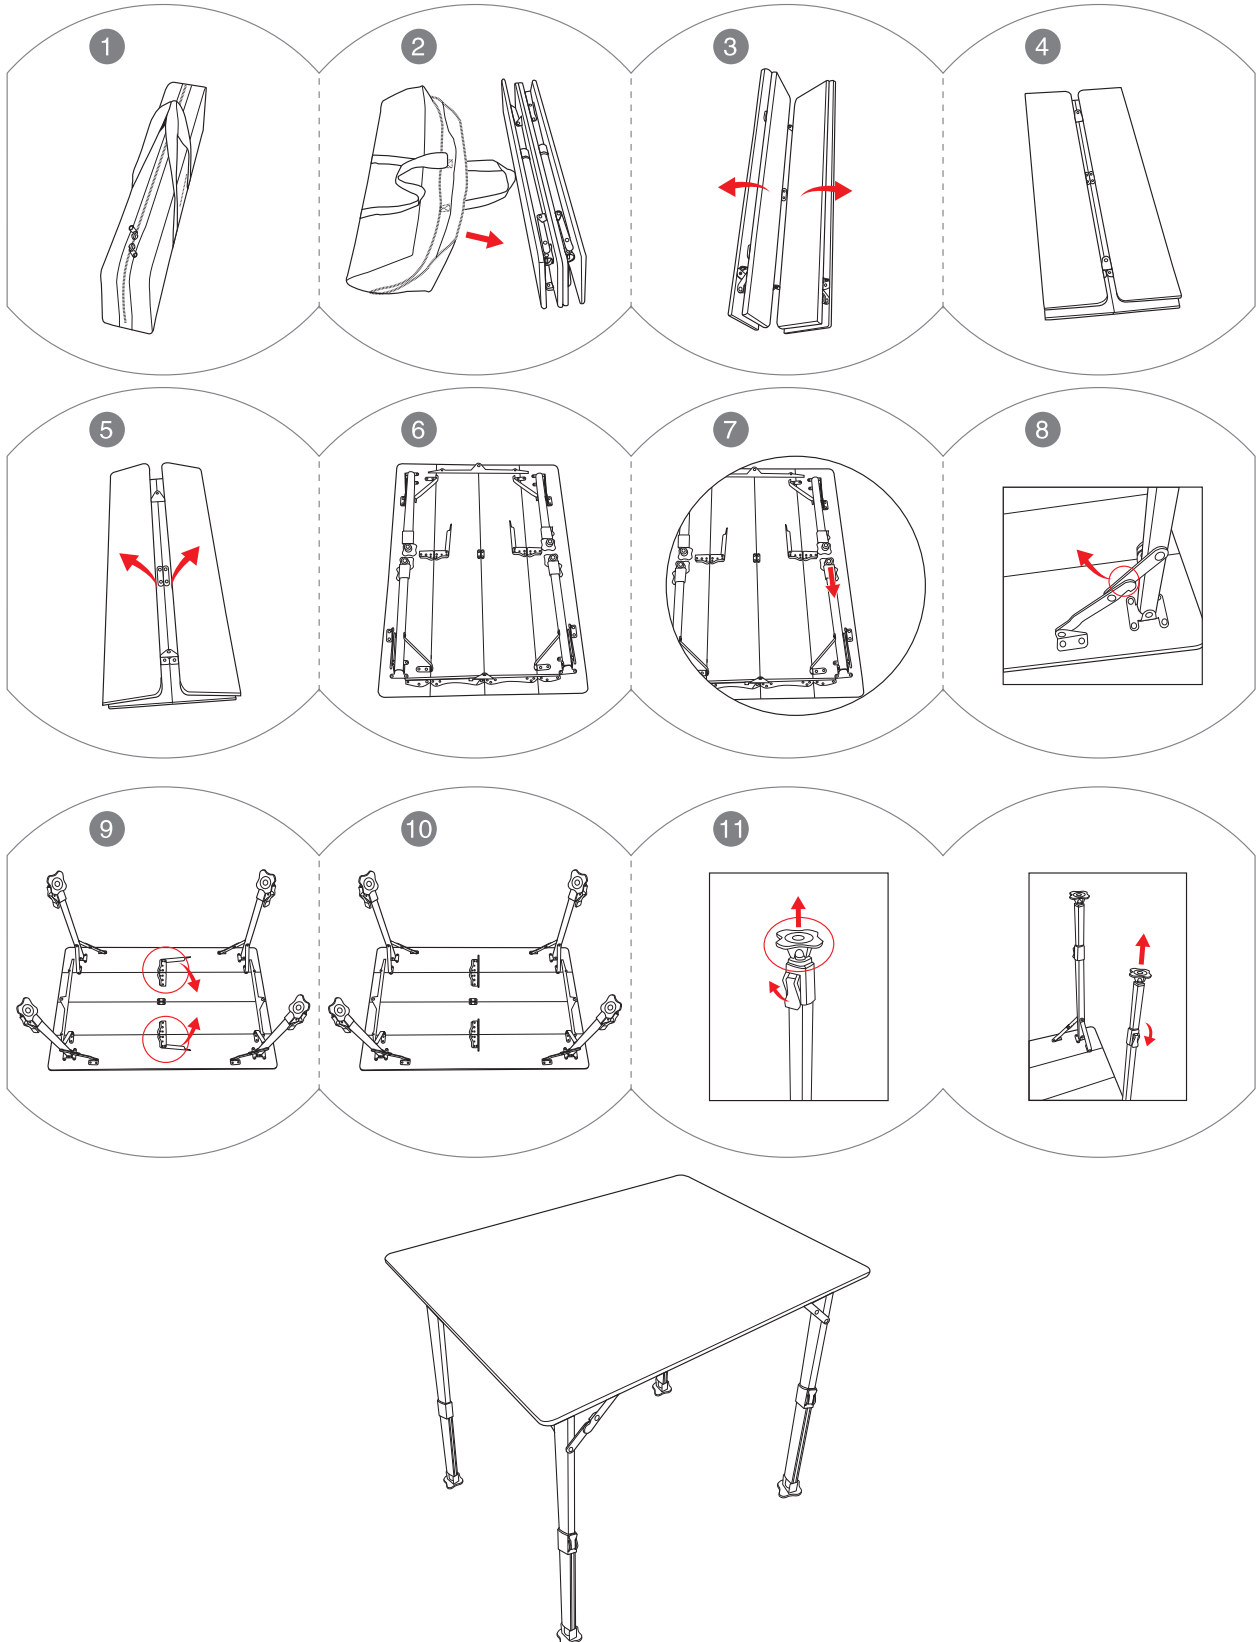

USER MANUAL HOLIDAY TRAVEL TABLE

910584 (100x65cm)

910583 (80x60cm)

USER MANUAL HOLIDAY TRAVEL TABLE

910584 (100x65cm)

910583 (80x60cm)