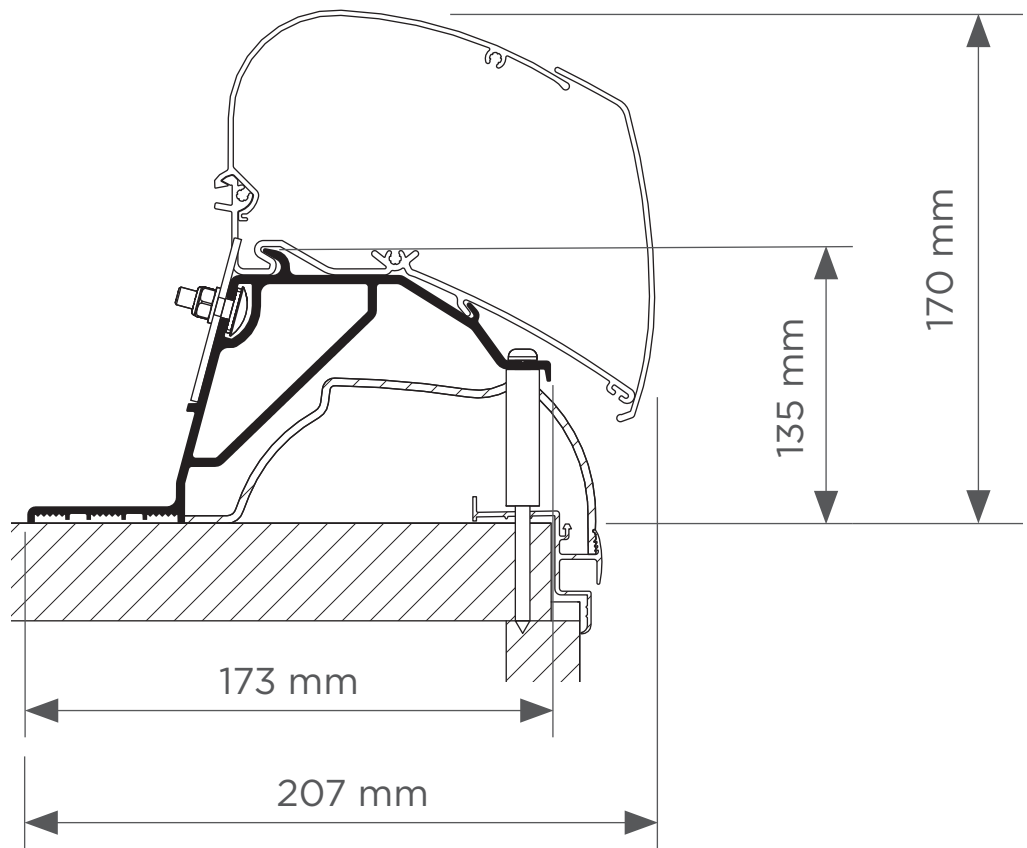

Thule Adapter Wall (ADW)
OP_01ADR0004-00_ADAPTER-ROOF-HOBBY-2024

THULE
19/06/2023

PROD. NR.

302935

Thule Adapter Wall (ADW)
OP_01ADR0004-00_ADAPTER-ROOF-HOBBY-2024

THULE
19/06/2023

PROD. NR.

302935